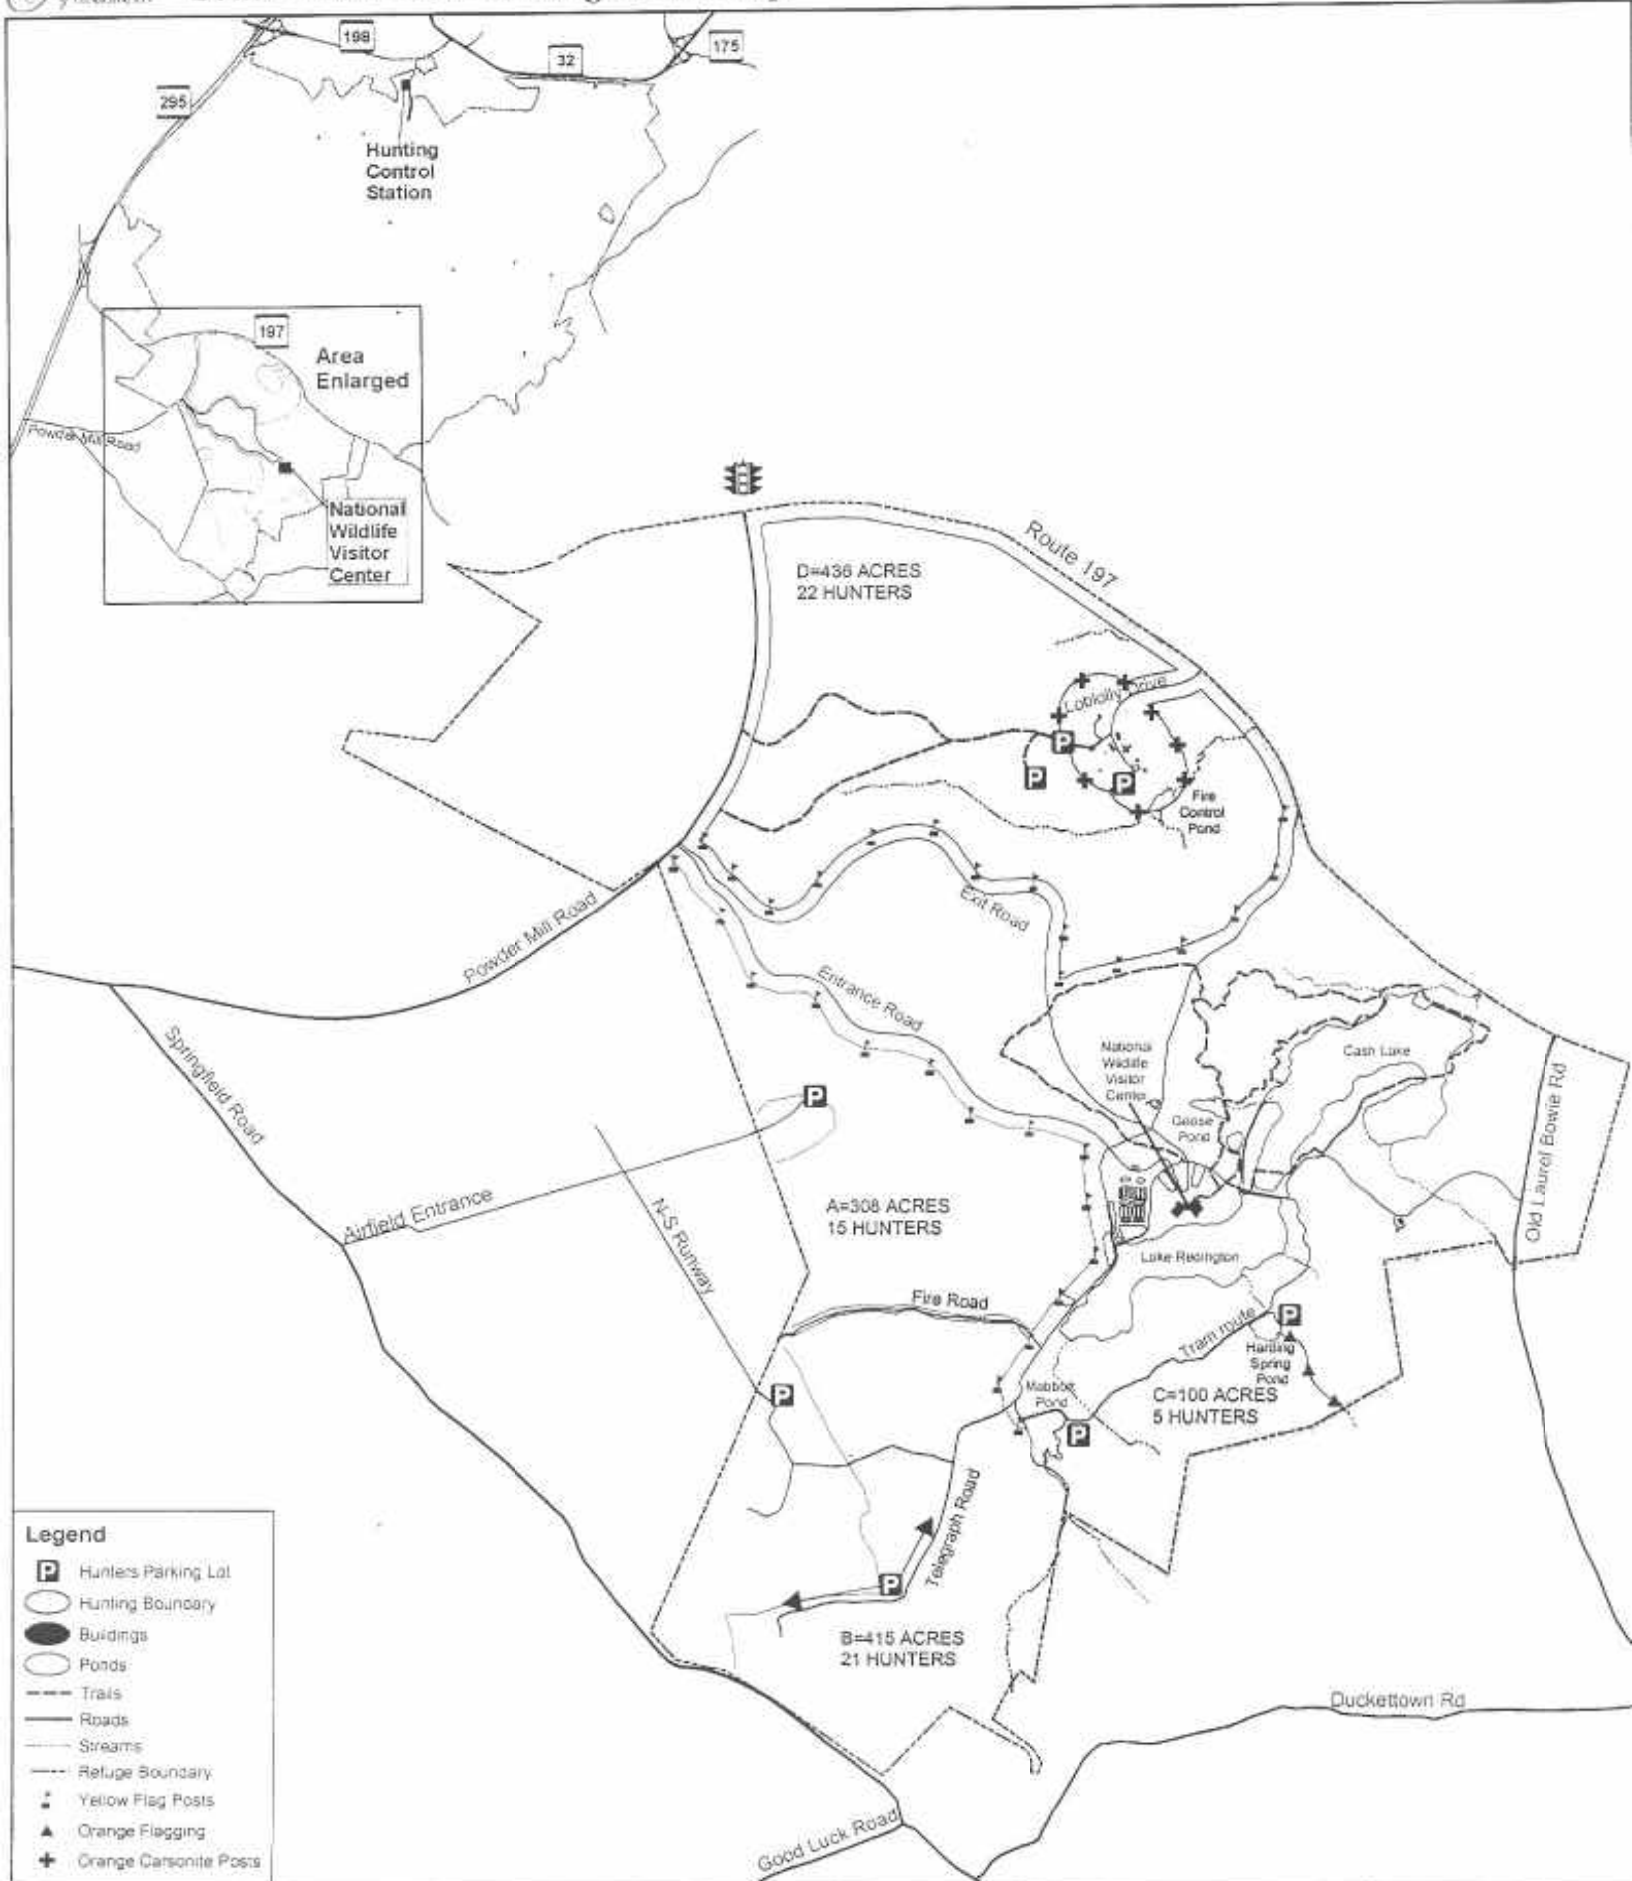

Patuxent Research Refuge
South Tract Deer Hunting Guide Map

Legend

- Hunters Parking Lot
- Hunting Boundary
- Buildings
- Ponds
- Trails
- Roads
- Streams
- Refuge Boundary
- Yellow Flag Posts
- Orange Flagging
- Orange Carsonite Posts